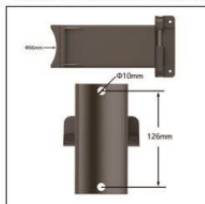

### OTHER INFO

Slip Fitte

Square Pole Arm Mount

Round Pole Arm Mount

Trunnion Mount

Desired Wattage	DIP Switch Settings			
	1	2	3	4
60W	ON	—	—	—
75W	—	ON	—	—
100W	—	—	ON	—
120W	—	—	—	ON
145W	—	—	—	—

Desired Wattage	DIP Switch Settings			
	1	2	3	4
180W	ON	—	—	—
200W	—	ON	—	—
230W	—	—	ON	—
280W	—	—	—	ON
300W	—	—	—	—