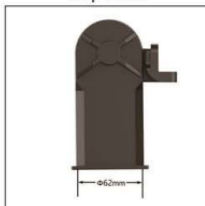

OTHER INFO

Slip Fitte