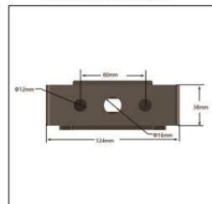

### OTHER INFO

Slip Fitte

Square Pole Arm Mount

Round Pole Arm Mount

Trunnion Mount

Desired Wattage	DIP Switch Settings			
	1	2	3	4
60W	ON	—	—	—
75W	—	ON	—	—
100W	—	—	ON	—
120W	—	—	—	ON
145W	—	—	—	—

Desired Wattage	DIP Switch Settings			
	1	2	3	4
180W	ON	—	—	—
200W	—	ON	—	—
230W	—	—	ON	—
280W	—	—	—	ON
300W	—	—	—	—