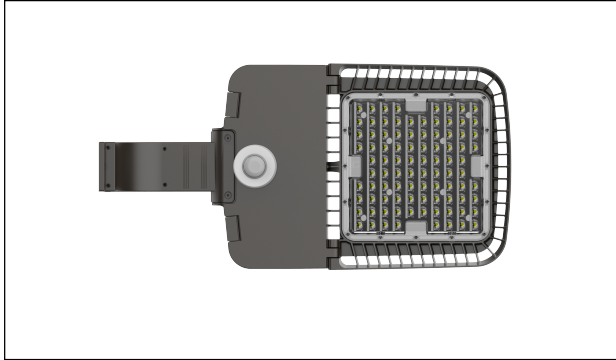

## CPS LED LIGHTING

**PRODUCT NAME : TUNABLE SHOEBOX SERIES**

**PRODUCT SKU : CPS-SBX-145W-UH-40/50K**

**CPS-SBX-300W-UH-40/50K**

### PRODUCT DESCRIPTION

Power field adjustable, versatile mounting options, and field adjustable optics. Our new tunable shoebox reduces sku's for an all in one product while offering a tool free and easy installation. Choose between 5 wattages per fixture and pair with a controls system for ease. CPS-SBX-145W-UH-40/50K adjusts down to 120W, 100W, 75W, & 60W. CPS-SBX-300W-UH-40/50K adjusts down to 280W, 230W, 200W, & 180W.

### ORDERING INFORMATION

SERIES	WATTAGE	OPTICS	VOLTAGE 277-480V	CCT
CPS-SBX-	145W-	T2/T3/T4/T5-	UH-	4000K,5000K
CPS-SBX-	300W-	T2/T3/T4/T5-	UH-	4000K,5000K

POWER TYPE: 0.95

MOUNTING: SLIP FIT, SQUARE POLE ARM, ROUND POLE ARM, TRUNNION

CRI: 75+