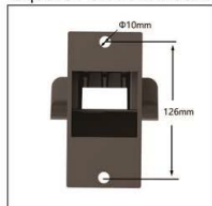

Square Pole Arm Mount